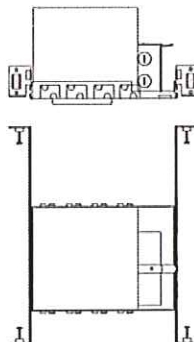

DESCRIPTION

NEW CONSTRUCTION AIR TIGHT IC HOUSING
LINE VOLTAGE FOR AREAS WITH INSULATION.

INTERNAL THERMAL PROTECTION.

ADJUSTABLE MOUNTING BARS 10" TO 24"

LIGHT SOURCE

◀ PAR20 - 50W MAX. 120V

CUT OUT

4.2125" (107 MM)

TECHNICAL INFO

CAN HEIGHT: 6.0" (152 MM)
FRAME WIDTH: 6.5" (165 MM)
FRAME LENGTH: 9.0" (229 MM)
120V