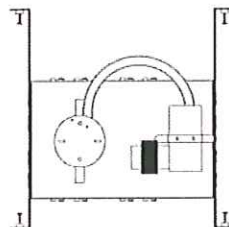

DESCRIPTION

NEW CONSTRUCTION NON-IC HOUSING
12V LOW VOLTAGE FOR AREAS WITHOUT INSULATION.

MAGNETIC TRANSFORMER WITH INTERNAL
THERMAL PROTECTION.

ADJUSTABLE MOUNTING BARS 10" TO 24"

LIGHT SOURCE

 MR16 - 12V - 50w MAX.

 LED MR16 - 12V - 5w MAX.
EQUIVALENT LIGHTING EFFECT OF A 40w MR16
30° AND 60° BEAM AVAILABLE.

CUT OUT

3.622" (92MM)

TECHNICAL INFO

CAN HEIGHT: 4.44" (113 MM)
FRAME WIDTH: 8.07" (205 MM)
FRAME LENGTH: 12.40" (315 MM)
120V / 12V