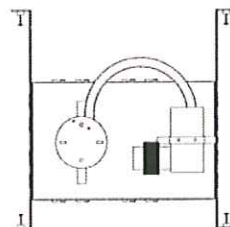

**DESCRIPTION**

NEW CONSTRUCTION NON-IC HOUSING  
12V LOW VOLTAGE FOR AREAS WITHOUT INSULATION.

MAGNETIC TRANSFORMER WITH INTERNAL  
THERMAL PROTECTION.

ADJUSTABLE MOUNTING BARS 10" TO 24"

**LIGHT SOURCE**

 MR16 - 12V - 50W MAX.

 LED MR16 - 12V - 5w MAX.  
EQUIVALENT LIGHTING EFFECT OF A 40w MR16  
38° AND 60° BEAM AVAILABLE.

**CUT OUT**

4.2125" (107 MM)

**TECHNICAL INFO**

CAN HEIGHT: 4.44" (113 MM)  
FRAME WIDTH: 8.07" (205 MM)  
FRAME LENGTH: 12.40" (315 MM)  
120V / 12V