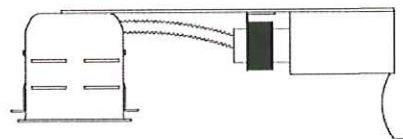

**DESCRIPTION**

REMODEL NON-IC HOUSING  
12V LOW VOLTAGE FOR AREAS WITHOUT INSULATION.

MAGNETIC TRANSFORMER WITH INTERNAL  
THERMAL PROTECTION.

**CUT OUT**

4.2125" (107 MM)

**LIGHT SOURCE**

MR16 - 12V - 50W MAX.

LED MR16 - 12V - 5W MAX.  
EQUIVALENT LIGHTING EFFECT OF  
A 40W MR16  
3B° AND 60° BEAM AVAILABLE.

**TECHNICAL INFO**

CAN HEIGHT: 4.44" (113 MM)  
FRAME WIDTH: 2.25" (57 MM)  
FRAME LENGTH: 14.75" (375 MM)  
120V / 12V