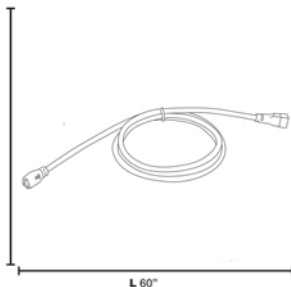

Line Drawing #1

Line Drawing #2

Image Not Available

IES File

Image Not Available

Toll Free 800-828-5483 • www.AccessLighting.com

14410 Myford Road, Irvine, CA 92606

The information provided is subject to change without notice. ©2020 Access Lighting Corporation. All Rights Reserved
Rev. 202105 Filename: 794CON-WHT.pdf