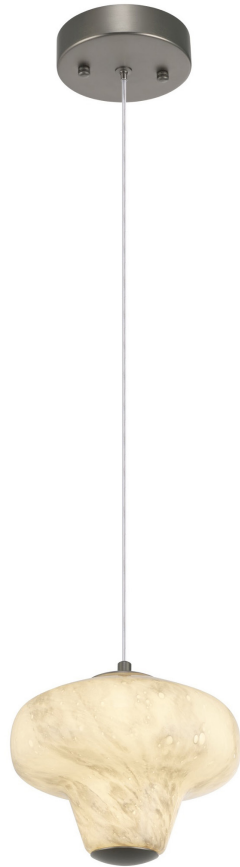

Solara collection 1lt pendant Graphite

The Solara single pendant from designer Sarah Baeumler, showcases a stunning, organically shaped glass shade that serves as a luminous focal point. The fixture is thoughtfully finished with a plated graphite canopy and hardware, offering a contemporary and sophisticated contrast to the warm glow of the glass. Designed with versatility in mind, it features an integrated LED 3CCT system that allows you to customize the color temperature to suit any mood or room. This piece beautifully merges artistic form with functional modern technology, making it a standout addition to any interior space.

ORDERING			
Model: AC5080GR			
Collection: Solara			
Finish: Chrome			
PRODUCT DIMENSIONS			
Weight	3.3		
Length	7.48		
Width	7.48		
Height	5.51		
Overall Height	128.35		
Ext.	N/A		
Chain	N/A		
Rods	N/A		
Cord Length	120"		
Wire Length	120"		
Canopy / Back Plate	4.7x1.18x4.7		
Sloped Ceiling	Compatible		
PACKAGING DIMENSIONS			
Weight	Length	Width	Height
4	12	10	10
BULBS			
Bulbs Included	Yes		
Bulb Qty.	1		
Wattage	7W		
Dimmable	Yes		
Socket Base Type	Integrated LED		
Lumens (LED)	286		
CRI (LED)	80+		
Kelvin (LED)	3000K/4000K/5000K		
OTHER			
UPC	778350026314		
Material	Metal		
Listing Approval 1	Interior		
Listing Approval 2	dry		
Safety Rating	ETL		
Warranty	<u>Limited lifetime warranty</u>		