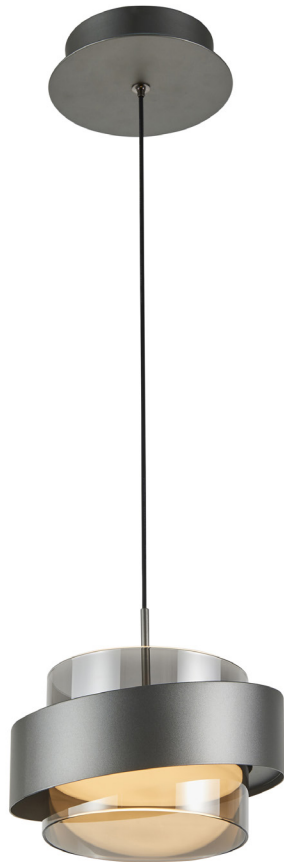

## AXIS COLLECTION 1 LT. PENDANT

### Graphite

The Axis collection features this sleek LED pendant, defined by its modern architectural silhouette and clean lines. The fixture showcases a clear LED cover that is elegantly surrounded by a sophisticated graphite finish, creating a bold contemporary contrast. Designed for versatility, this pendant is 3CCT enabled, allowing you to adjust the color temperature to perfectly suit your space's ambiance. This combination of integrated technology and refined industrial aesthetics makes it an ideal statement piece for minimalist or transitionally styled interiors. Great for and island and/or bar area.

ORDERING			
Model: AC6980GR			
Collection: Axis			
Finish: Black			
PRODUCT DIMENSIONS			
Weight	2		
Length	7.75		
Width	7.75		
Height	8.5		
Overall Height	106		
Ext.	N/A		
Chain	N/A		
Rods	N/A		
Cord Length	96"		
Wire Length	96"		
Canopy / Back Plate	4.7x1.55x4.7		
Sloped Ceiling	Compatible		
PACKAGING DIMENSIONS			
Weight	Length	Width	Height
5	13.75	11.5	12
BULBS			
Bulbs Included	Yes		
Bulb Qty.	1		
Wattage	10W		
Dimmable	Yes		
Socket Base Type	Integrated LED		
Lumens (LED)	310		
CRI (LED)	80+		
Kelvin (LED)	3000K		
OTHER			
UPC	778350027366		
Material	Metal		
Listing Approval 1	Interior		
Listing Approval 2	Dry		
Safety Rating	ETL		
Warranty	<u>Limited lifetime warranty</u>		