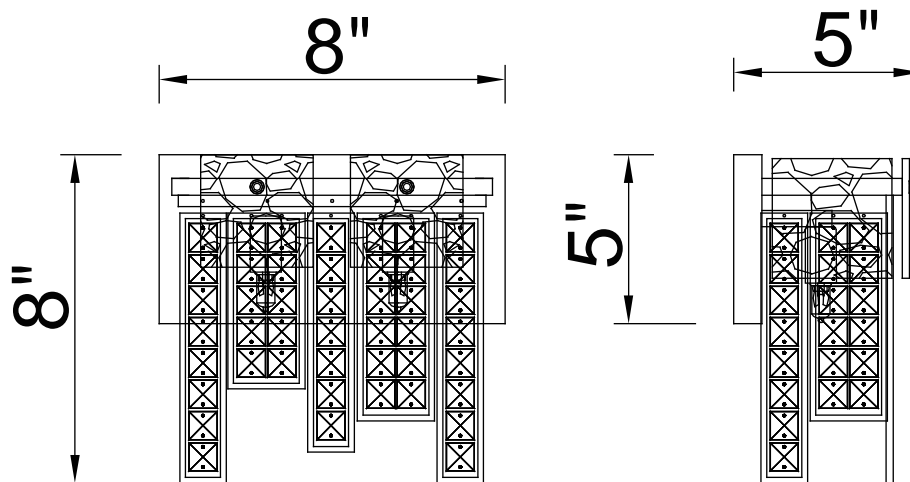

PROJECT: _____
 FIXTURE TYPE: _____
 LOCATION: _____
 CONTACT/PHONE: _____

Item	1099W8-1-613
Collection	GLACIER
Finish	Polished Nickel
Glass	Black
Crystal	-----
Input	120V AC,60HZ,AC

Shade	-----
Length/Dia.	8"
Width/Ext.	-----
Height	5"
Maximum	8"
Lumens	-----

Light Source	E12
Bulb Info.	1x60W
Included	-----
Dimmable	Yes
Color	-----
Weight	