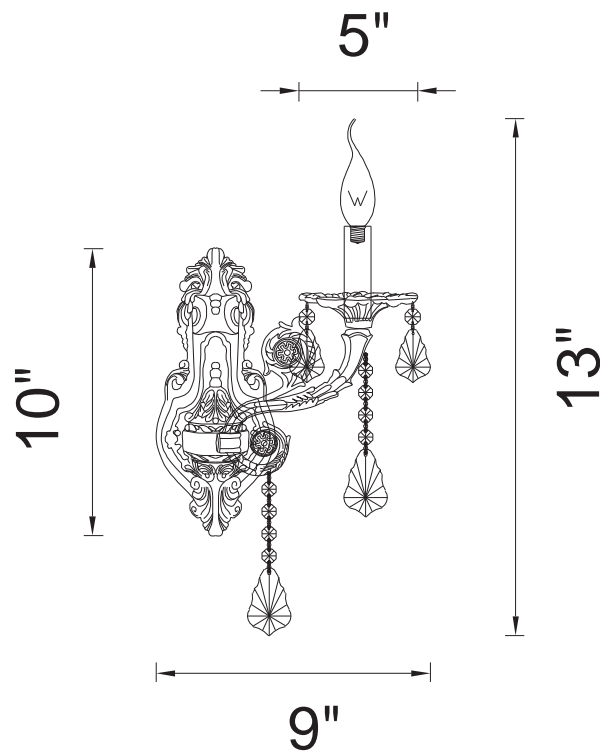

PROJECT: _____

FIXTURE TYPE: _____

LOCATION: _____

CONTACT/PHONE: _____

Item	2021W9AB-1
Collection	BRASS
Finish	Antique Brass
Glass	-----
Crystal	Clear
Input	120V AC,60HZ,AC

Shade	-----
Length/Dia.	9"
Width/Ext.	5"
Height	13"
Maximum	-----
Lumens	-----

Light Source	E12
Bulb Info.	1x60W
Included	-----
Dimmable	Yes
Color	-----
Weight	