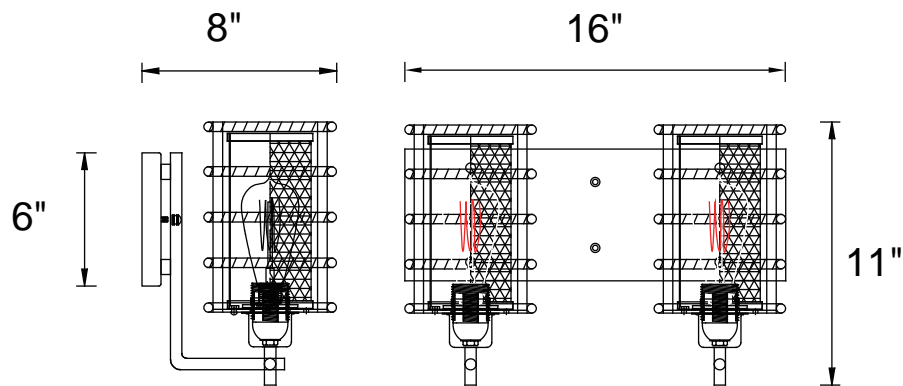

PROJECT: _____

FIXTURE TYPE: _____

LOCATION: _____

CONTACT/PHONE: _____

Item	9700W16-2-197
Collection	DARYA
Finish	Brown
Glass	-----
Crystal	-----
Input	120V AC,60HZ,AC

Shade	-----
Length/Dia.	16"
Width/Ext.	8"
Height	11"
Maximum	-----
Lumens	-----

Light Source	E26
Bulb Info.	2x60W
Included	-----
Dimmable	Yes
Color	-----
Weight	