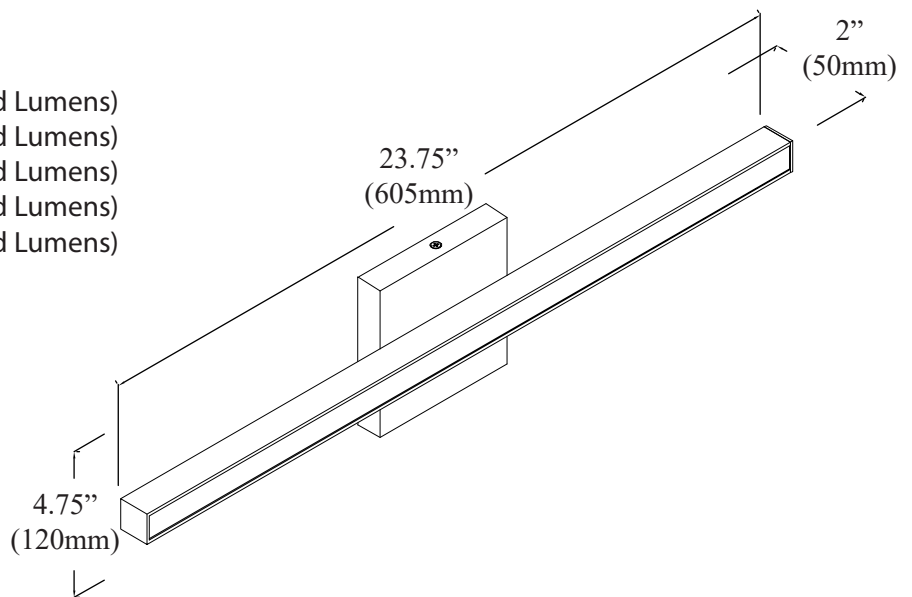

ATA-2418LEDW

18W AC LED
5CCT (2700K/3000K/3500/4000K/5000K)
2700K(1350 Initial Lumens/650 Delivered Lumens)
3000K(1400 Initial Lumens/700 Delivered Lumens)
3500K(1440 Initial Lumens/750 Delivered Lumens)
4000K(1500 Initial Lumens/800 Delivered Lumens)
5000K(1550 Initial Lumens/850 Delivered Lumens)
Included / inclus
Input: 120V

Dimmable/ Réglable
Compatible dimmers
listed next page /
Gradateurs compatibles
listés page suivante