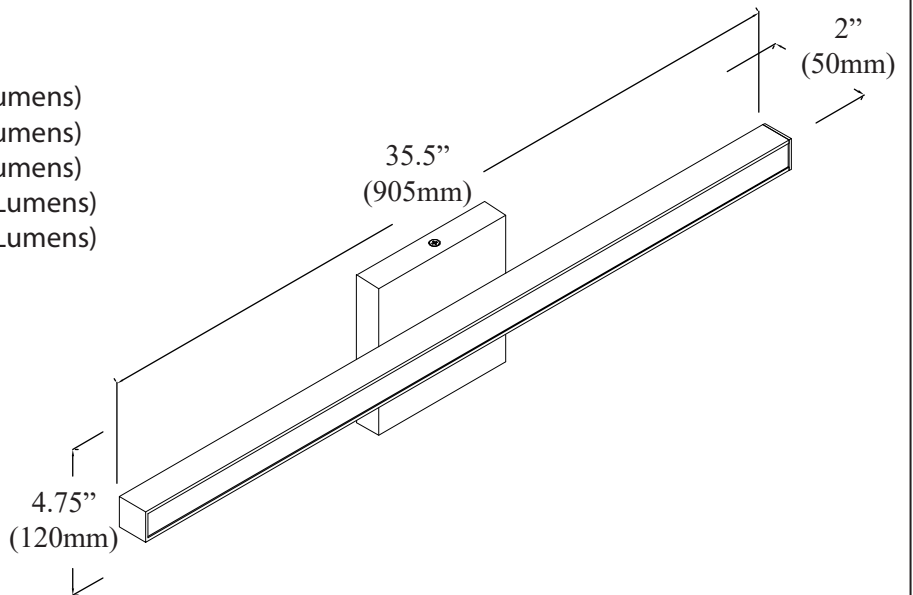

24W AC LED
5CCT (2700K/3000K/3500K/4000K/5000K)
2700K(1650 Initial Lumens/850 Delivered Lumens)
3000K(1750 Initial Lumens/900 Delivered Lumens)
3500K(1800 Initial Lumens/950 Delivered Lumens)
4000K(1900 Initial Lumens/1000 Delivered Lumens)
5000K(1950 Initial Lumens/1050 Delivered Lumens)
Included / inclus
Input: 120V

Dimmable/ Réglable
Compatible dimmers
listed next page /
Gradateurs compatibles
listés page suivante