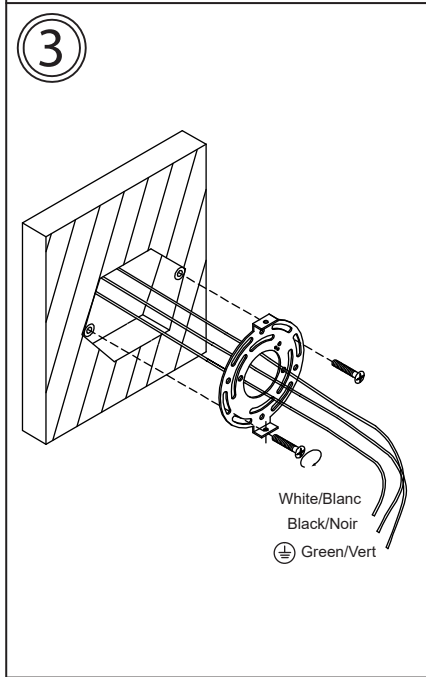

ATA-3624LEDW

24W AC LED
 5CCT (2700K/3000K/3500K/4000K/5000K)
 2700K(1650 Initial Lumens/850 Delivered Lumens)
 3000K(1750 Initial Lumens/900 Delivered Lumens)
 3500K(1800 Initial Lumens/950 Delivered Lumens)
 4000K(1900 Initial Lumens/1000 Delivered Lumens)
 5000K(1950 Initial Lumens/1050 Delivered Lumens)
 Included / inclus
 Input: 120V