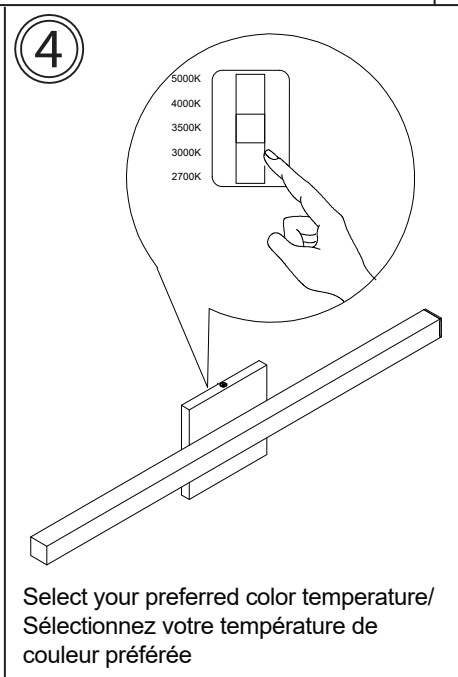

ATA-3724LEDW

24W AC LED
5CCT (2700K/3000K/3500K/4000K/5000K)
2700K(1650 Initial Lumens/850 Delivered Lumens)
3000K(1750 Initial Lumens/900 Delivered Lumens)
3500K(1800 Initial Lumens/950 Delivered Lumens)
4000K(1900 Initial Lumens/1000 Delivered Lumens)
5000K(1950 Initial Lumens/1050 Delivered Lumens)
Included / inclus
Input: 120V