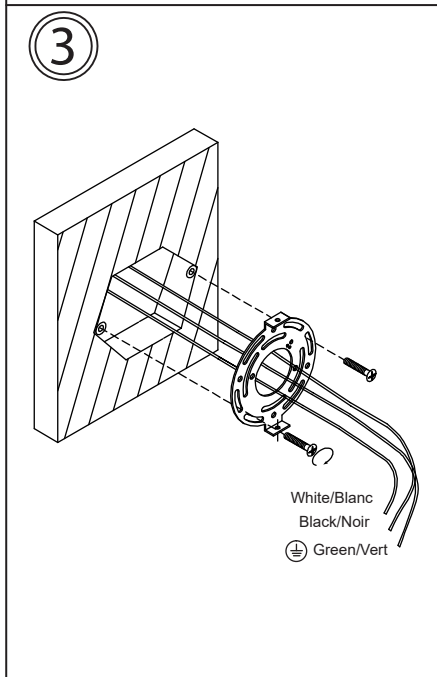

ATA-3724LEDW

24W AC LED
5CCT (2700K/3000K/3500K/4000K/5000K)
2700K(1650 Initial Lumens/850 Delivered Lumens)
3000K(1750 Initial Lumens/900 Delivered Lumens)
3500K(1800 Initial Lumens/950 Delivered Lumens)
4000K(1900 Initial Lumens/1000 Delivered Lumens)
5000K(1950 Initial Lumens/1050 Delivered Lumens)
Included / inclus
Input: 120V