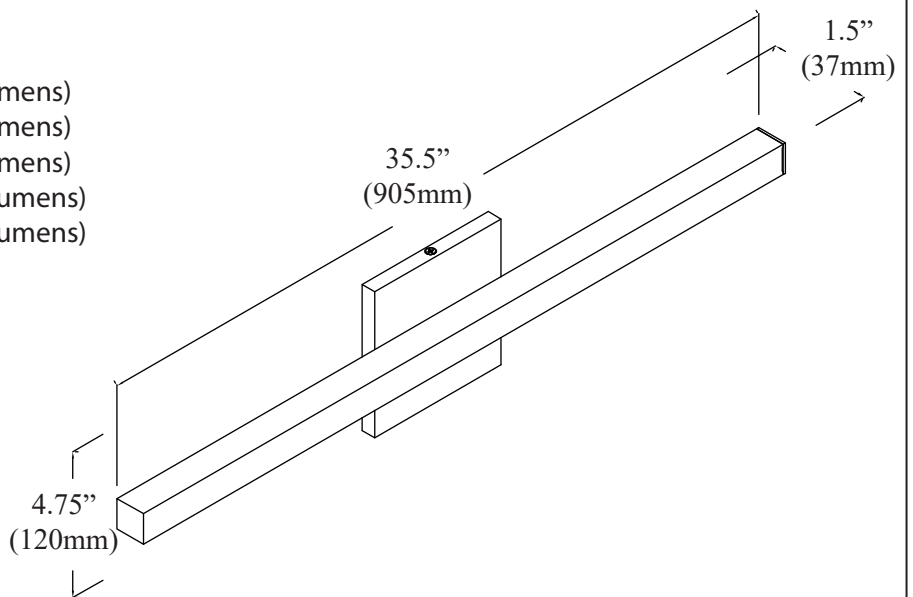

24W AC LED
5CCT (2700K/3000K/3500K/4000K/5000K)
2700K(1650 Initial Lumens/850 Delivered Lumens)
3000K(1750 Initial Lumens/900 Delivered Lumens)
3500K(1800 Initial Lumens/950 Delivered Lumens)
4000K(1900 Initial Lumens/1000 Delivered Lumens)
5000K(1950 Initial Lumens/1050 Delivered Lumens)
Included / inclus
Input: 120V

Dimmable/ Réglable
Compatible dimmers
listed next page /
Gradateurs compatibles
listés page suivante