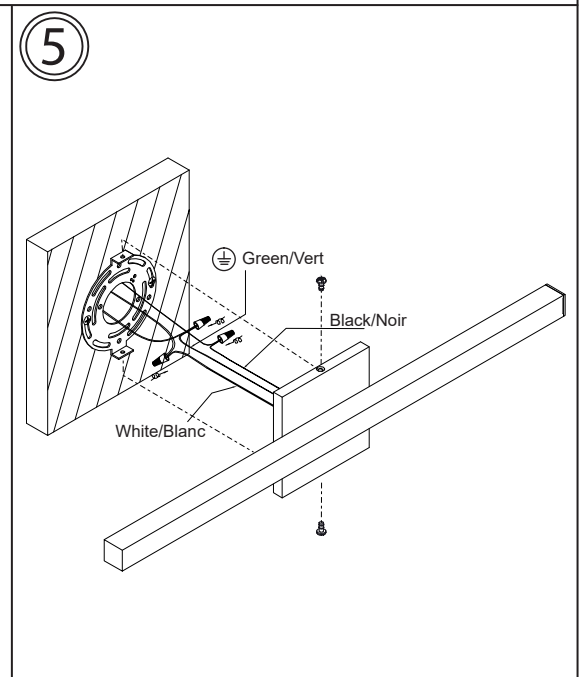

ATA-3724LEDW

24W AC LED
5CCT (2700K/3000K/3500K/4000K/5000K)
2700K(1650 Initial Lumens/850 Delivered Lumens)
3000K(1750 Initial Lumens/900 Delivered Lumens)
3500K(1800 Initial Lumens/950 Delivered Lumens)
4000K(1900 Initial Lumens/1000 Delivered Lumens)
5000K(1950 Initial Lumens/1050 Delivered Lumens)
Included / inclus
Input: 120V