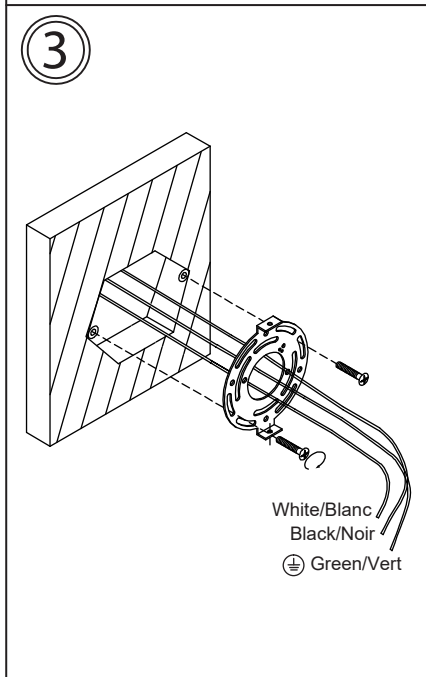

# ATA-418LEDW

18W AC LED  
 5CCT (2700K/3000K/3500K/4000K/5000K)  
 2700K(1350 Initial Lumens/650 Delivered Lumens)  
 3000K(1400 Initial Lumens/700 Delivered Lumens)  
 3500K(1440 Initial Lumens/750 Delivered Lumens)  
 4000K(1500 Initial Lumens/800 Delivered Lumens)  
 5000K(1550 Initial Lumens/850 Delivered Lumens)  
 Included / inclus  
 Input: 120V