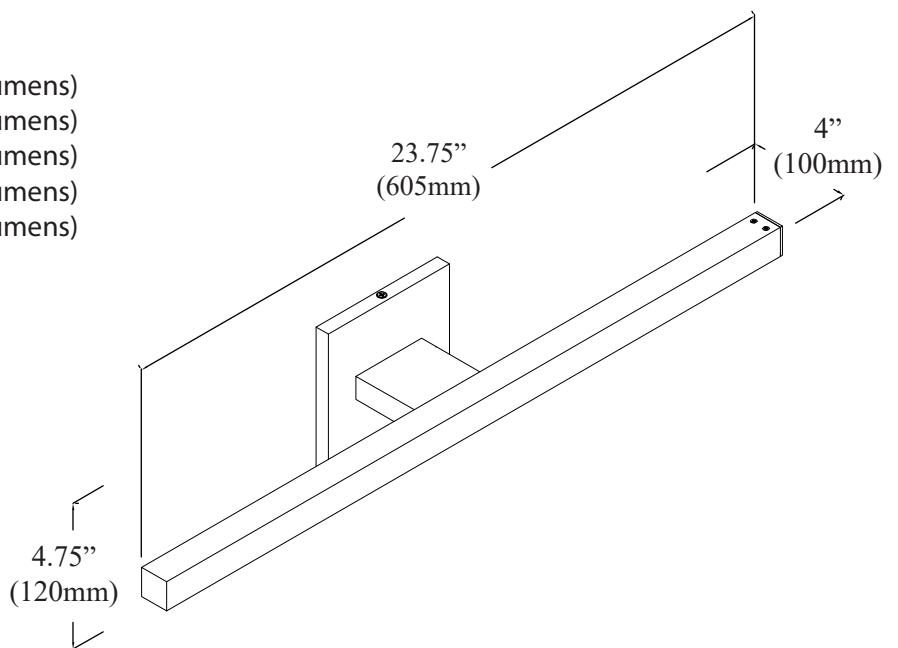

18W AC LED
5CCT (2700K/3000K/3500K/4000K/5000K)
2700K(1350 Initial Lumens/650 Delivered Lumens)
3000K(1400 Initial Lumens/700 Delivered Lumens)
3500K(1440 Initial Lumens/750 Delivered Lumens)
4000K(1500 Initial Lumens/800 Delivered Lumens)
5000K(1550 Initial Lumens/850 Delivered Lumens)
Included / inclus
Input: 120V

Dimmable/ Réglable
Compatible dimmers
listed next page /
Gradateurs compatibles
listés page suivante