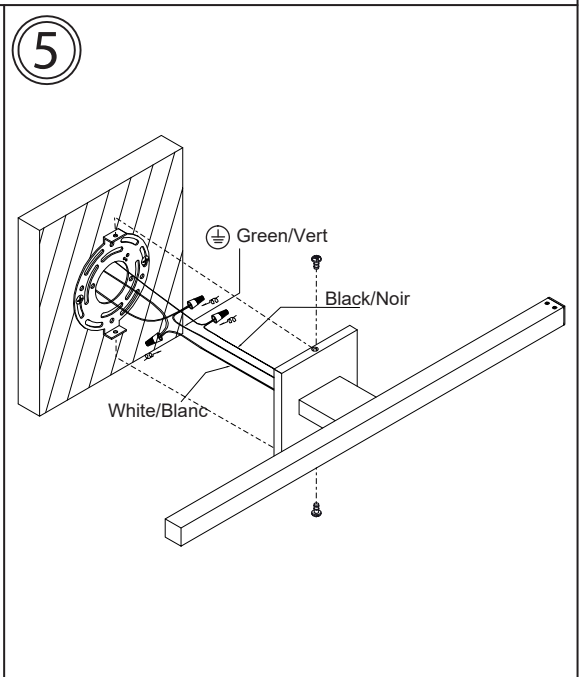

# ATA-418LEDW

18W AC LED  
 5CCT (2700K/3000K/3500K/4000K/5000K)  
 2700K(1350 Initial Lumens/650 Delivered Lumens)  
 3000K(1400 Initial Lumens/700 Delivered Lumens)  
 3500K(1440 Initial Lumens/750 Delivered Lumens)  
 4000K(1500 Initial Lumens/800 Delivered Lumens)  
 5000K(1550 Initial Lumens/850 Delivered Lumens)  
 Included / inclus  
 Input: 120V