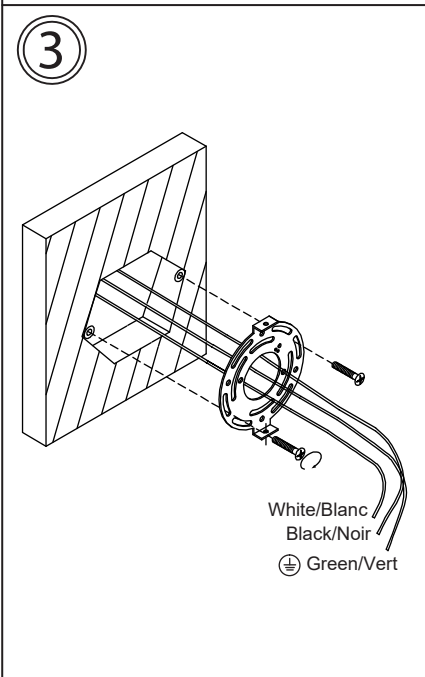

# ATA-418LEDW

18W AC LED  
5CCT (2700K/3000K/3500K/4000K/5000K)  
2700K(1350 Initial Lumens/650 Delivered Lumens)  
3000K(1400 Initial Lumens/700 Delivered Lumens)  
3500K(1440 Initial Lumens/750 Delivered Lumens)  
4000K(1500 Initial Lumens/800 Delivered Lumens)  
5000K(1550 Initial Lumens/850 Delivered Lumens)  
Included / inclus  
Input: 120V