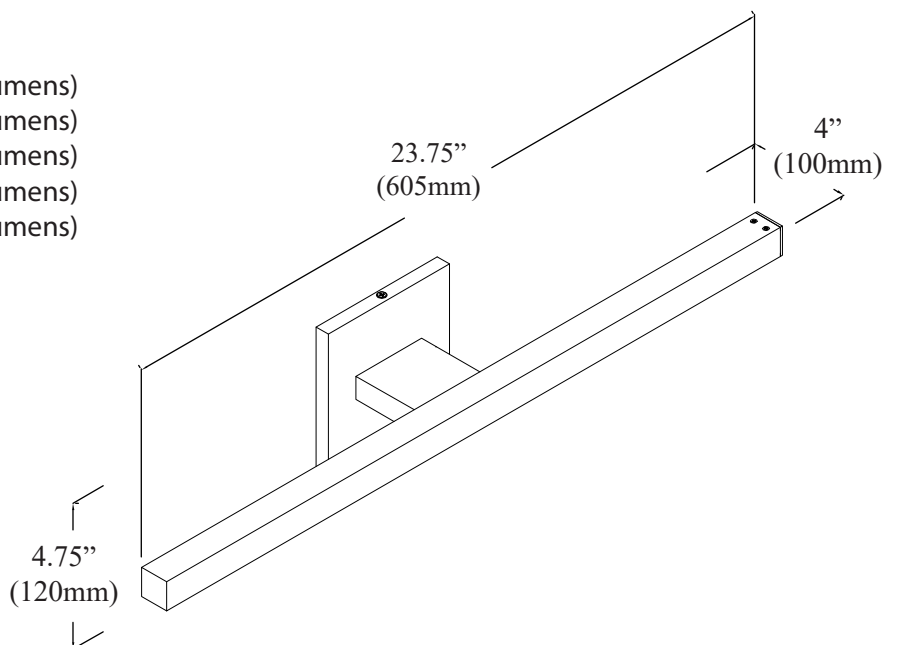

18W AC LED
5CCT (2700K/3000K/3500K/4000K/5000K)
2700K(1350 Initial Lumens/650 Delivered Lumens)
3000K(1400 Initial Lumens/700 Delivered Lumens)
3500K(1440 Initial Lumens/750 Delivered Lumens)
4000K(1500 Initial Lumens/800 Delivered Lumens)
5000K(1550 Initial Lumens/850 Delivered Lumens)
Included / inclus
Input: 120V

Dimmable/ Réglable
Compatible dimmers
listed next page /
Gradateurs compatibles
listés page suivante