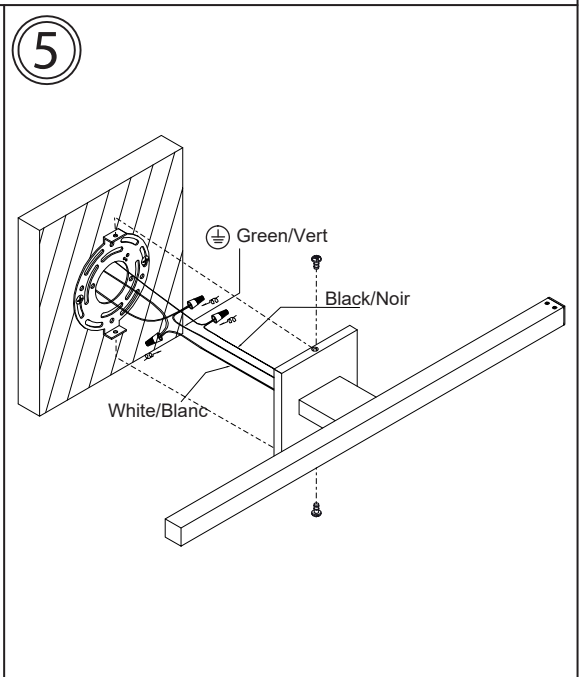

# ATA-418LEDW

18W AC LED  
5CCT (2700K/3000K/3500K/4000K/5000K)  
2700K(1350 Initial Lumens/650 Delivered Lumens)  
3000K(1400 Initial Lumens/700 Delivered Lumens)  
3500K(1440 Initial Lumens/750 Delivered Lumens)  
4000K(1500 Initial Lumens/800 Delivered Lumens)  
5000K(1550 Initial Lumens/850 Delivered Lumens)  
Included / inclus  
Input: 120V