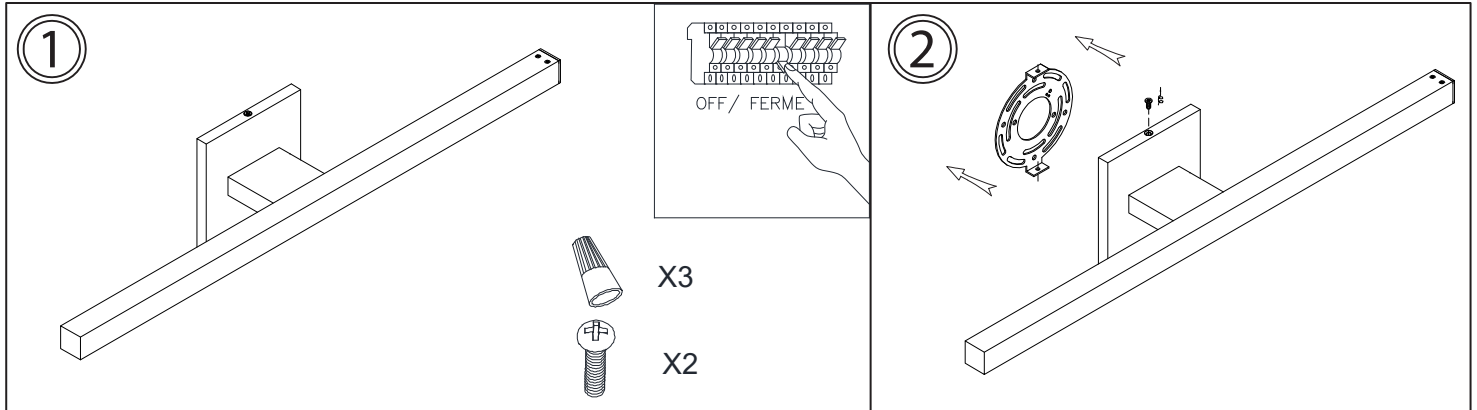

ATA-424LEDW

24W AC LED
5CCT (2700K/3000K/3500/4000K/5000K)
2700K(1650 Initial Lumens/850 Delivered Lumens)
3000K(1750 Initial Lumens/900 Delivered Lumens)
3500K(1800 Initial Lumens/950 Delivered Lumens)
4000K(1900 Initial Lumens/1000 Delivered Lumens)
5000K(1950 Initial Lumens/1050 Delivered Lumens)
Included / inclus
Input: 120V

Dimmable/ Réglable
Compatible dimmers
listed next page /
Gradateurs compatibles
listés page suivante

35.5"
(901mm)

4.75"
(120mm)

4"
(100mm)