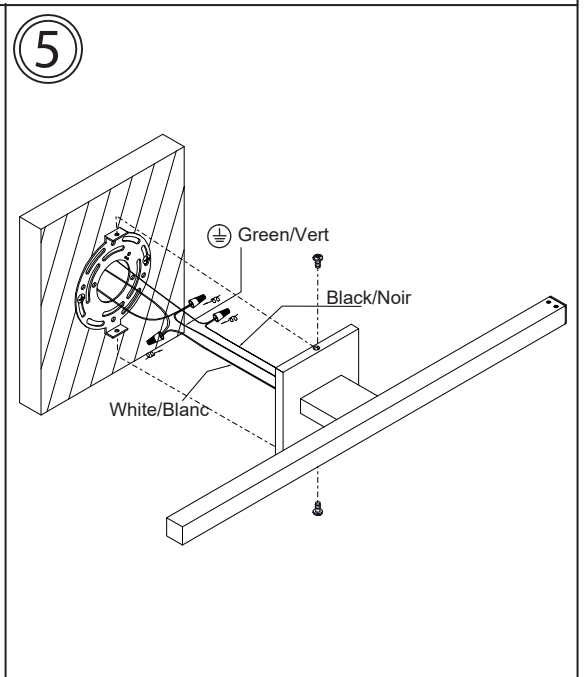

ATA-424LEDW

24W AC LED
5CCT (2700K/3000K/3500/4000K/5000K)
2700K(1650 Initial Lumens/850 Delivered Lumens)
3000K(1750 Initial Lumens/900 Delivered Lumens)
3500K(1800 Initial Lumens/950 Delivered Lumens)
4000K(1900 Initial Lumens/1000 Delivered Lumens)
5000K(1950 Initial Lumens/1050 Delivered Lumens)
Included / inclus
Input: 120V

Dimmable/ Réglable
Compatible dimmers
listed next page /
Gradateurs compatibles
listés page suivante

35.5"
(901mm)

4.75"
(120mm)

4"
(100mm)