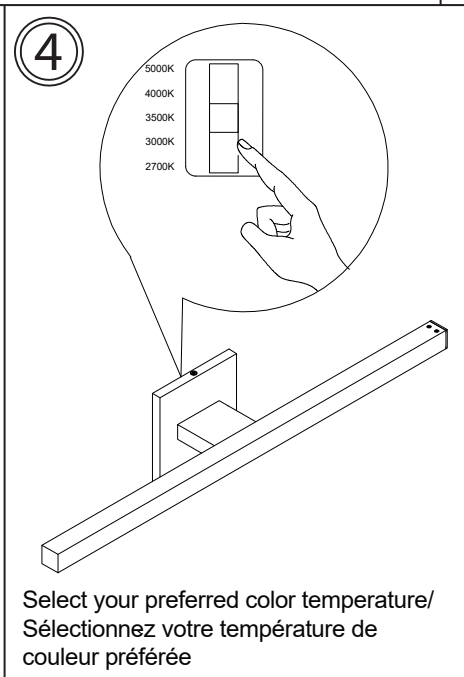

ATA-424LEDW

24W AC LED
5CCT (2700K/3000K/3500/4000K/5000K)
2700K(1650 Initial Lumens/850 Delivered Lumens)
3000K(1750 Initial Lumens/900 Delivered Lumens)
3500K(1800 Initial Lumens/950 Delivered Lumens)
4000K(1900 Initial Lumens/1000 Delivered Lumens)
5000K(1950 Initial Lumens/1050 Delivered Lumens)
Included / inclus
Input: 120V

Dimmable/ Réglable
Compatible dimmers
listed next page /
Gradateurs compatibles
listés page suivante

35.5"
(901mm)

4.75"
(120mm)

4"
(100mm)