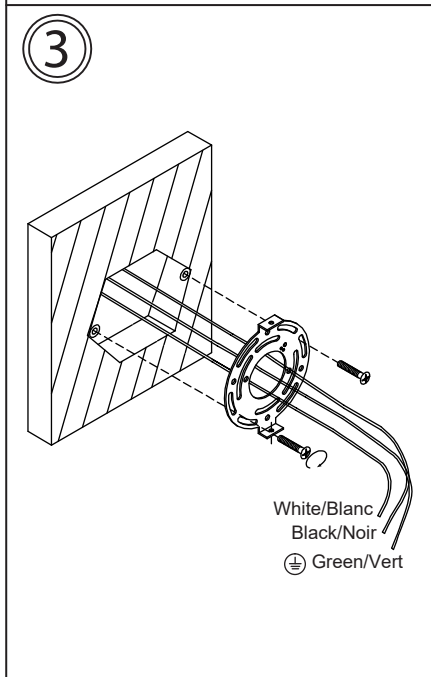

ATA-424LEDW

24W AC LED
5CCT (2700K/3000K/3500/4000K/5000K)
2700K(1650 Initial Lumens/850 Delivered Lumens)
3000K(1750 Initial Lumens/900 Delivered Lumens)
3500K(1800 Initial Lumens/950 Delivered Lumens)
4000K(1900 Initial Lumens/1000 Delivered Lumens)
5000K(1950 Initial Lumens/1050 Delivered Lumens)
Included / inclus
Input: 120V

Dimmable/ Réglable
Compatible dimmers
listed next page /
Gradateurs compatibles
listés page suivante

35.5"
(901mm)

4.75"
(120mm)

4"
(100mm)