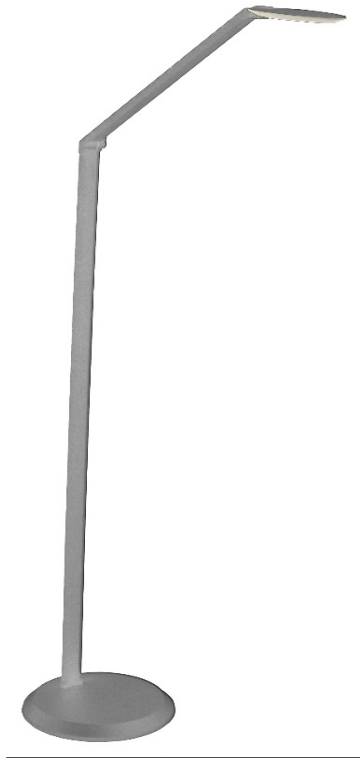

181LEDF-SN - 10W Floor Lamp, Satin Nickle

LED

10W LED Floor Lamp Satin Nickel Finish

Height	49	No. of Bulbs	1
Width/Length	9.8	LED Compatible	Yes
Depth	9.8	Total Wattage	10
Weight	8		
Body Material	Metal		
Finish/Color	Satin Nickel		
Type of Finish	Electroplated		
Bulb 1 Amount	1	Rated For Voltage	Dry Location 120V
Bulb 1 Base Type	LED	Approval	cUL or equivalent
Bulb 1 Max Watt.	8	Warranty	5 Years
Bulb 1 Included	Yes	Instal Position	Floor
Bulb 1 Lumens	800		
Bulb 1 CRI	80+		

Date:	Notes:
Fixture Type:	
Job Name:	

Lighting • LED • Shades • Custom Designs

TORONTO | BUFFALO | LIGHTFAIR | DALLAS MARKET CENTRE # 4303

www.dainolite.com |
 1-888-564-1262 |
 dainolite@dainolite.com
[/dainolite](https://www.facebook.com/dainolite) |
 [/dainoliteld](https://twitter.com/dainoliteld) |
 [/dainolite](https://www.instagram.com/dainolite)