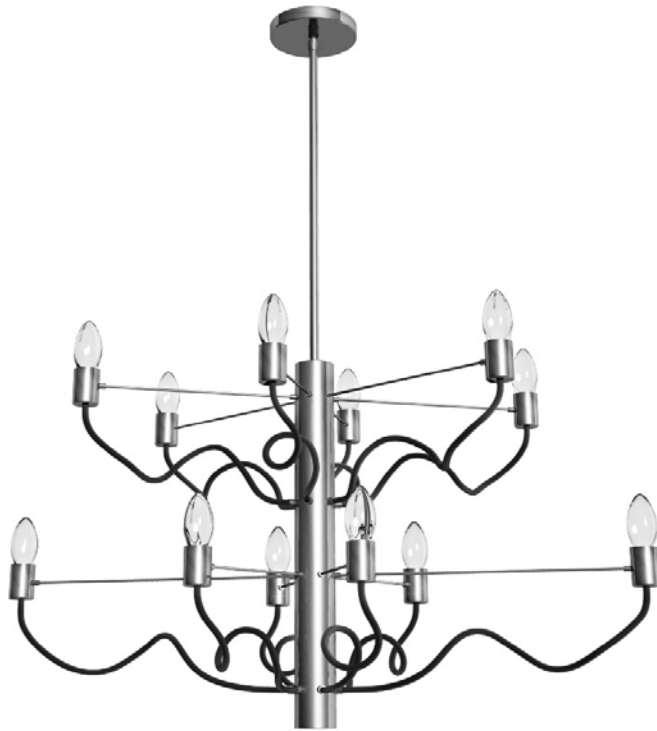

ABA-3212C-SC-MB - 12LT Oval Chandelier, Satin Chrome & Matte Black

12 Light Oval Chandelier, Satin Chrome Finish with Matte Black Twisted Arms

Height	20	No. of Bulbs	12
Width/Length	32	LED Compatible	Yes
Depth	15.5	Total Wattage	480W
Weight	12		

Body Material	Metal
Finish/Color	Satin Chrome/Matte Black
Type of Finish	Electroplated/Painted

Bulb 1 Amount	12	Rated For	Dry Location
Bulb 1 Base Type	E12	Voltage	120
Bulb 1 Max Watt.	40W	Approval	cUL or equivalent
Bulb 1 Included	No	Warranty	1 Year
Bulb 1 Lumens		Instal Position	Ceiling
Bulb 1 CRI			