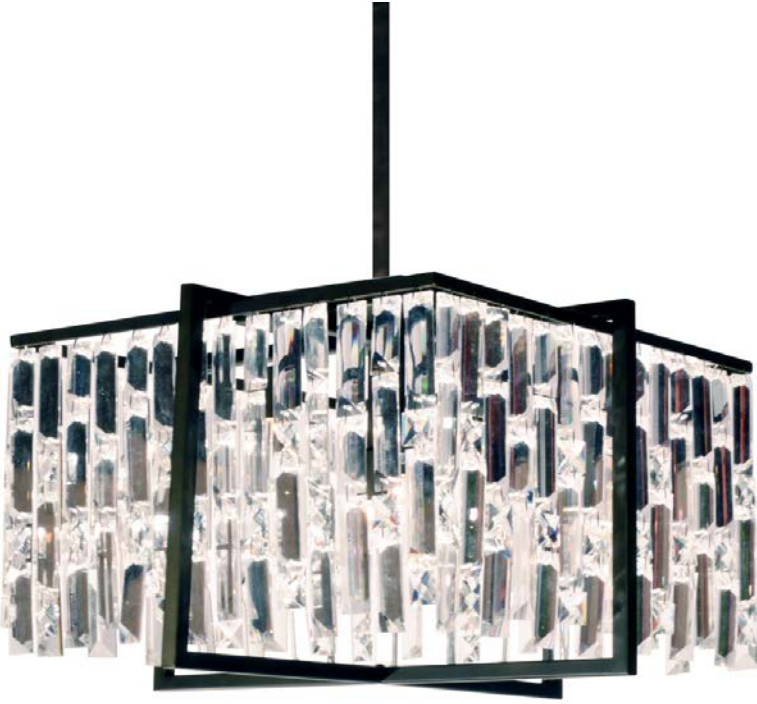

ALR-164C-ES - 4LT Chandelier Crystal, Espresso

4 Light Crystal Chandelier, Espresso Finish

Height 11
Width/Length 16
Depth 16
Weight 16

No. of Bulbs 4
LED Compatible Yes
Total Wattage 240W

Body Material Metal
Finish/Color Espresso
Type of Finish Painted

Second Material Crystal
Second Finish/Color Clear
Second Type of Finish Cut Crystal

Bulb 1 Amount 4
Bulb 1 Base Type G9
Bulb 1 Max Watt. 60W
Bulb 1 Included No
Bulb 1 Lumens
Bulb 1 CRI

Rated For Voltage Damp Location
 120V
Approval Warranty cUL or equivalent
 1 Year
Instal Position Ceiling