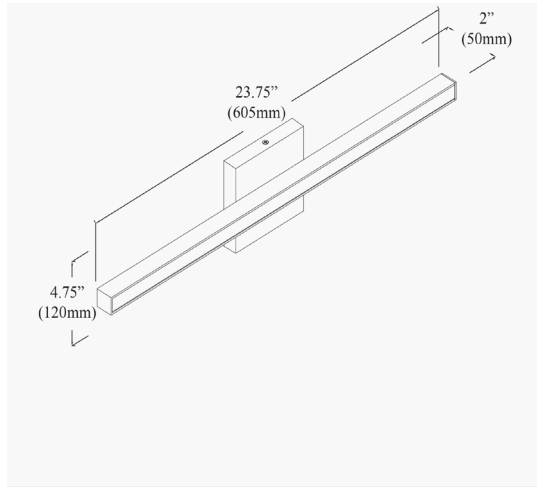

ATA-2418LEDW-MB - Annita 18W 5CCT Vanity, MB

Height	4.75"
Width/Length	23.75"
Depth	1.7"
Weight	2 lbs

Body Material	Metal
Finish/Color	Matte Black
Type of Finish	Painted

Light Qty	1
Light Base	AC LED
Light Max Watt	18
Light Inc	Yes
Light Lumens	1350(2700K Initial) 1650(2700K Delivered) 1400(3000K)
Light CRI	90+
Light CCT	2700K/3000K/3500K/4000K/5000K
Light Life	30000 Hours

Dimmable	Dimmable
LED Compatible	Integrated LED
Total Wattage	18W

Second Material	Acrylic
Second Finish/Color	White

Rated For	Damp
Voltage	120V

Approval	cUL or equivalent
Warranty	5 Years Limited
Install Position	Wall