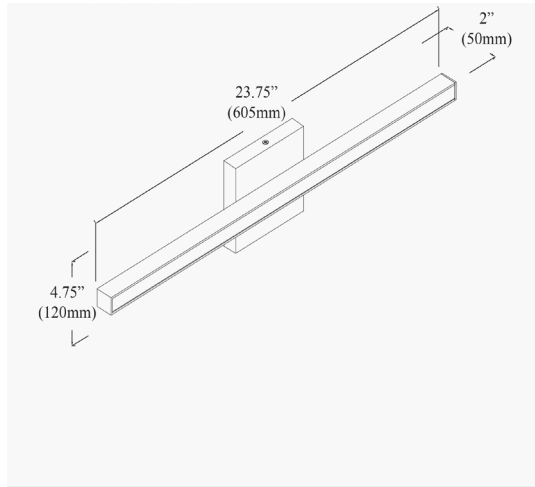

# ATA-2418LEDW-PC - Annita 18W 5CCT Vanity, PC

<b>Height</b>	4.75"
<b>Width/Length</b>	23.75"
<b>Depth</b>	1.7"
<b>Weight</b>	2 lbs

<b>Body Material</b>	Metal
<b>Finish/Color</b>	Polished Chrome
<b>Type of Finish</b>	Electroplated