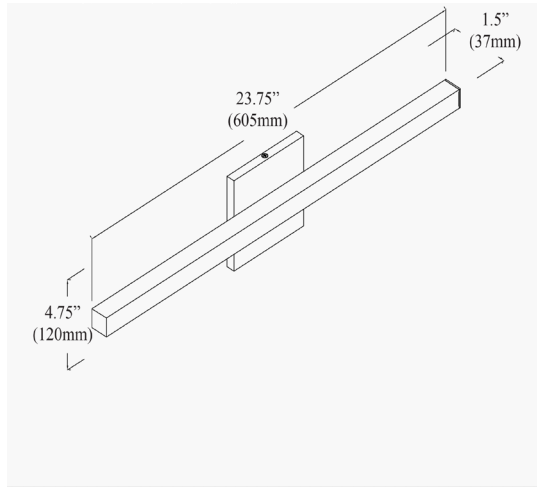

ATA-2518LEDW-MB - Annita 18W 5CCT Vanity, MB

Height	4.75"
Width/Length	23.75"
Depth	1.7"
Weight	2 lbs

Body Material	Metal
Finish/Color	Matte Black
Type of Finish	Painted

Light Qty	1
Light Base	AC LED
Light Max Watt	18
Light Inc	Yes
Light Lumens	1350(2700K Initial) 1650(2700K Delivered) 1400(3000K)
Light CRI	90+
Light CCT	2700K/3000K/3500K/4000K/5000K
Light Life	30000 Hours

Dimmable	Dimmable
LED Compatible	Integrated LED
Total Wattage	18W

Second Material	Acrylic
Second Finish/Color	White

Rated For	Damp
Voltage	120V

Approval	cUL or equivalent
Warranty	5 Years Limited
Install Position	Wall