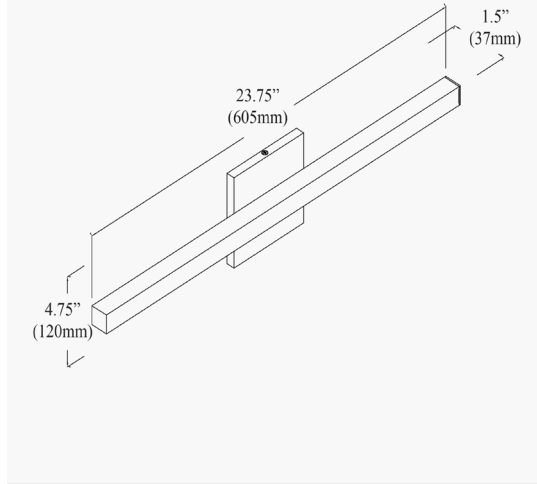

ATA-2518LEDW-PC - Annita 18W 5CCT Vanity, PC

Height	4.75"
Width/Length	23.75"
Depth	1.7"
Weight	2 lbs

Body Material	Metal
Finish/Color	Polished Chrome
Type of Finish	Electroplated

Light Qty	1
Light Base	AC LED
Light Max Watt	18
Light Inc	Yes
Light Lumens	1350(2700K Initial) 1650(2700K Delivered) 1400(3000K)
Light CRI	90+
Light CCT	2700K/3000K/3500K/4000K/5000K
Light Life	30000 Hours