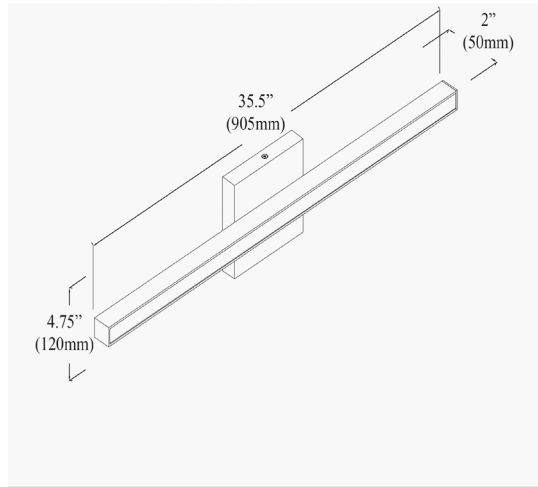

ATA-3624LEDW-MB - Annita 24W 5CCT Vanity, MB

Height	4.75"
Width/Length	35.5"
Depth	1.7"
Weight	3 lbs

Body Material	Metal
Finish/Color	Matte Black
Type of Finish	Painted

Light Qty	1
Light Base	AC LED
Light Max Watt	24
Light Inc	Yes
Light Lumens	1650(2700K Initial) 850(2700K Delivered) 1750(3000K Delivered)
Light CRI	90+
Light CCT	2700K/3000K/3500K/4000K/5000K
Light Life	30000 Hours