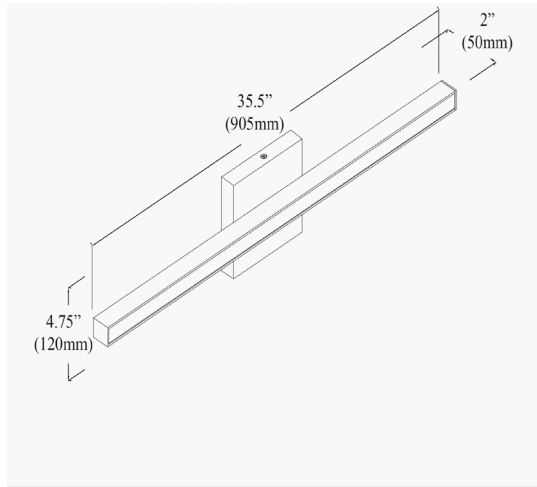

# ATA-3624LEDW-PC - Annita 24W 5CCT Vanity, PC

<b>Height</b>	4.75"
<b>Width/Length</b>	35.5"
<b>Depth</b>	1.7"
<b>Weight</b>	3 lbs

<b>Body Material</b>	Metal
<b>Finish/Color</b>	Polished Chrome
<b>Type of Finish</b>	Electroplated