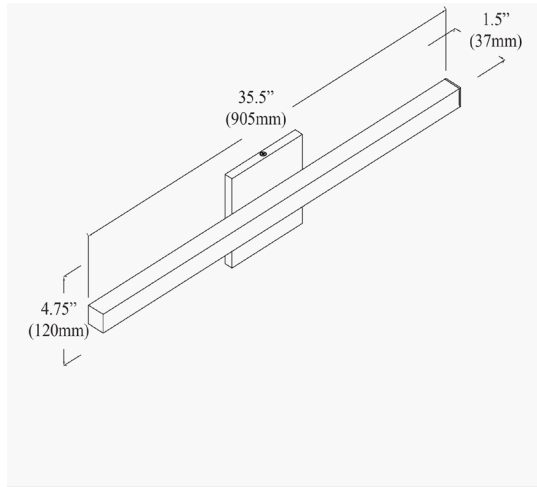

ATA-3724LEDW-AGB - Annita 24W 5CCT Vanity, AGB

Height	4.75"
Width/Length	35.5"
Depth	1.7"
Weight	3 lbs

Body Material	Metal
Finish/Color	Aged Brass
Type of Finish	Electroplated

Light Qty	1
Light Base	AC LED
Light Max Watt	24
Light Inc	Yes
Light Lumens	1650(2700K Initial) 850(2700K Delivered) 1750(3000K Delivered)
Light CRI	90+
Light CCT	2700K/3000K/3500K/4000K/5000K
Light Life	30000 Hours