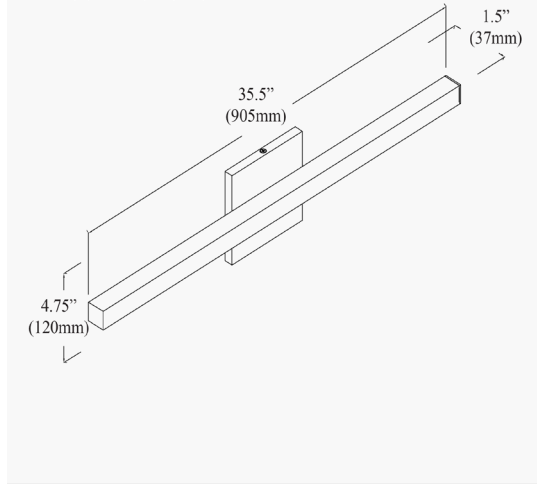

ATA-3724LEDW-MB - Annita 24W 5CCT Vanity, MB

Height	4.75"
Width/Length	35.5"
Depth	1.7"
Weight	3 lbs

Body Material	Metal
Finish/Color	Matte Black
Type of Finish	Painted

Light Qty	1
Light Base	AC LED
Light Max Watt	24
Light Inc	Yes
Light Lumens	1650(2700K Initial)850(2700K Delivered)1750(3000K Delivered)
Light CRI	90+
Light CCT	2700K/3000K/3500K/4000K/5000K
Light Life	30000 Hours