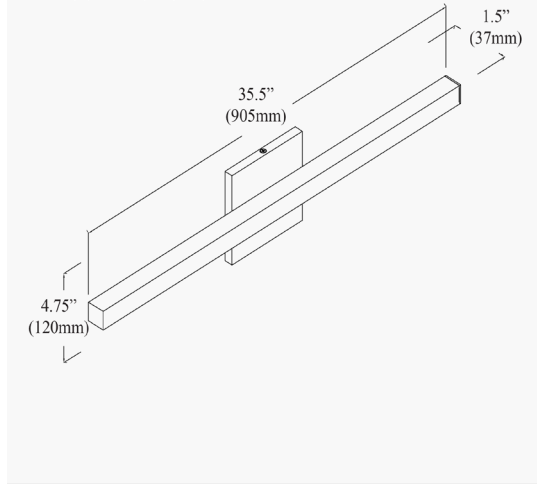

ATA-3724LEDW-PC - Annita 24W 5CCT Vanity, PC

| | |
|---------------------|-------|
| Height | 4.75" |
| Width/Length | 35.5" |
| Depth | 1.7" |
| Weight | 3 lbs |

| | |
|-----------------------|-----------------|
| Body Material | Metal |
| Finish/Color | Polished Chrome |
| Type of Finish | Electroplated |