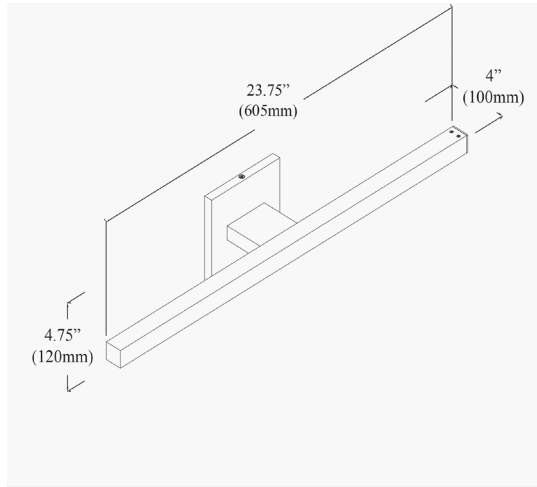

ATA-418LEDW-PC - Annita 18W 5CCT Vanity, PC

Height	4.75"
Width/Length	23.75"
Depth	4"
Weight	2 lbs

Body Material	Metal
Finish/Color	Polished Chrome
Type of Finish	Electroplated

Light Qty	1
Light Base	AC LED
Light Max Watt	18
Light Inc	Yes
Light Lumens	1350(2700K Initial) 1650(2700K Delivered) 1400(3000K)
Light CRI	90+
Light CCT	2700K/3000K/3500K/4000K/5000K
Light Life	30000 Hours