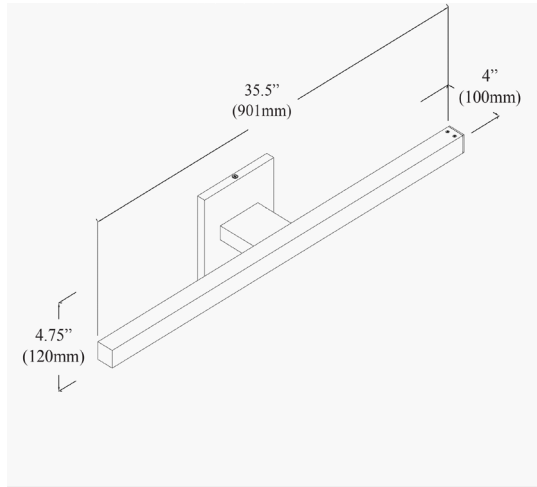

ATA-424LEDW-MB - Annita 24W 5CCT Vanity, MB

Height	4.75"
Width/Length	35.5"
Depth	4"
Weight	3 lbs

Body Material	Metal
Finish/Color	Matte Black
Type of Finish	Painted

Light Qty	1
Light Base	AC LED
Light Max Watt	24
Light Inc	Yes
Light Lumens	1650(2700K Initial) 850(2700K Delivered) 1750(3000K Delivered)
Light CRI	90+
Light CCT	2700K/3000K/3500K/4000K/5000K
Light Life	30000 Hours