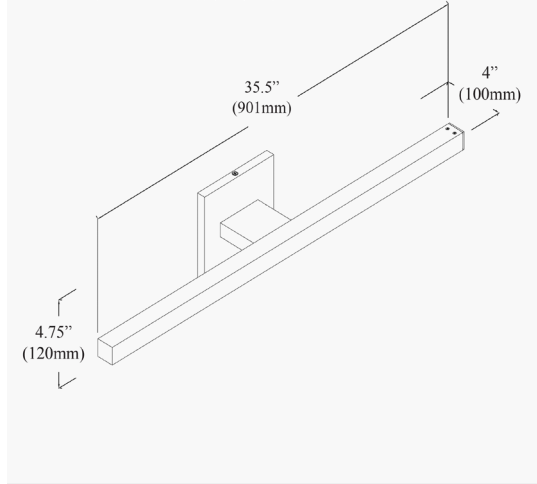

# ATA-424LEDW-PC - Annita 24W 5CCT Vanity, PC

<b>Height</b>	4.75"
<b>Width/Length</b>	35.5"
<b>Depth</b>	4"
<b>Weight</b>	3 lbs

<b>Body Material</b>	Metal
<b>Finish/Color</b>	Polished Chrome
<b>Type of Finish</b>	Electroplated