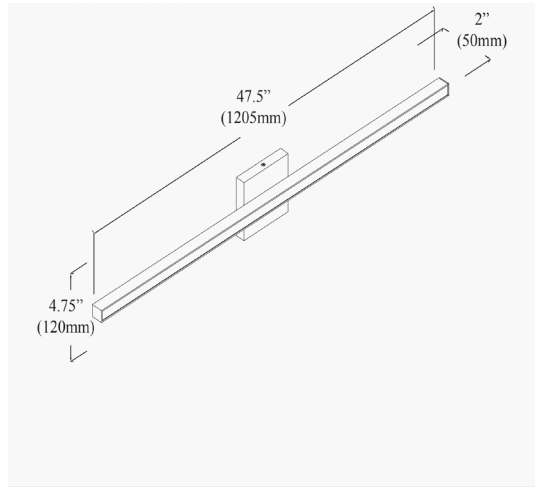

**ATA-4836LEDW-MB - Annita 36W 5CCT Vanity, MB**

<b>Height</b>	4.75"
<b>Width/Length</b>	47.5"
<b>Depth</b>	1.7"
<b>Weight</b>	4 lbs

<b>Body Material</b>	Metal
<b>Finish/Color</b>	Matte Black
<b>Type of Finish</b>	Painted