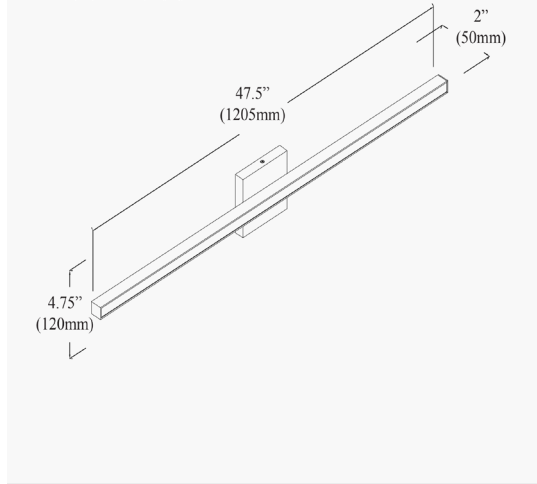

ATA-4836LEDW-PC - Annita 36W 5CCT Vanity, PC

Height	4.75"
Width/Length	47.5"
Depth	1.7"
Weight	4 lbs

Body Material	Metal
Finish/Color	Polished Chrome
Type of Finish	Electroplated

Light Qty	1
Light Base	AC LED
Light Max Watt	36
Light Inc	Yes
Light Lumens	2650(2700K Initial) 1750(2700K Delivered) 2750(3000K)
Light CRI	90+
Light CCT	2700K/3000K/3500K/4000K/5000K
Light Life	30000 Hours