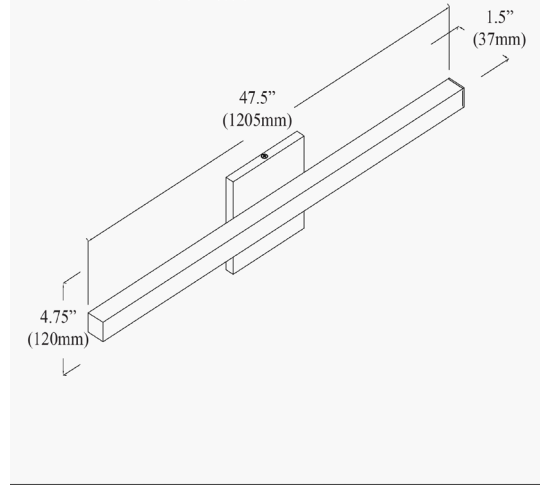

ATA-4936LEDW-MB - Annita 36W 5CCT Vanity, MB

Height	4.75"
Width/Length	47.5"
Depth	1.7"
Weight	4 lbs

Body Material	Metal
Finish/Color	Matte Black
Type of Finish	Painted

Light Qty	1
Light Base	AC LED
Light Max Watt	36
Light Inc	Yes
Light Lumens	2650(2700K Initial) 2750(2700K Delivered) 2750
Light CRI	90+
Light CCT	2700K/3000K/3500K/4000K/5000K
Light Life	30000 Hours