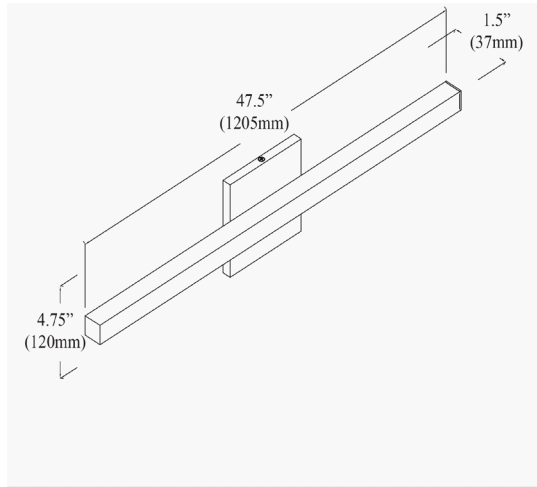

# ATA-4936LEDW-PC - Annita 36W 5CCT Vanity, PC

<b>Height</b>	4.75"
<b>Width/Length</b>	47.5"
<b>Depth</b>	1.7"
<b>Weight</b>	4 lbs

<b>Body Material</b>	Metal
<b>Finish/Color</b>	Polished Chrome
<b>Type of Finish</b>	Electroplated