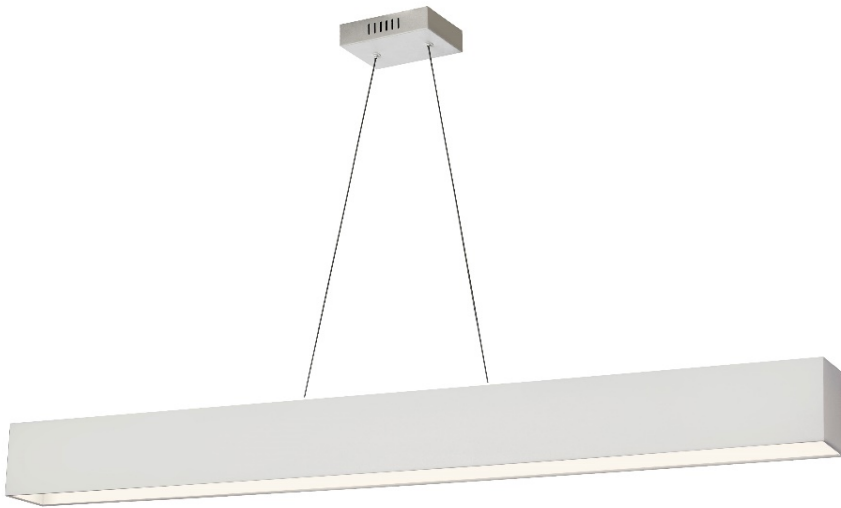

AUB-S5130HP-PC-790 - 30W Horiz Pendant, Jtone WHT shade, PC

30W Horizontal Polished Chrome Pendant w/ White Shade

Height	5	No. of Bulbs	1
Width/Length	51	LED Compatible	Integrated LED
Depth	4	Total Wattage	30W
Weight	5		
Body Material	Fabric	Second Material	Metal
Finish/Color	White	Second Finish/Color	Polished Chrome
Type of Finish	Fabric	Second Type of Finish	Electroplated
Bulb 1 Amount	1	Rated For Voltage	Damp Location 120V
Bulb 1 Base Type	LED	Approval	cUL or equivalent
Bulb 1 Max Watt.	30W	Warranty	5 Years
Bulb 1 Included	Yes	Instal Position	Ceiling
Bulb 1 Lumens	2030		
Bulb 1 CRI	90+		

Date:	Notes:
Fixture Type:	
Job Name:	

Lighting • LED • Shades • Custom Designs

TORONTO | BUFFALO | LIGHTFAIR | DALLAS MARKET CENTRE # 4303

 www.dainolite.com
 1-888-564-1262
  dainolite@dainolite.com
 /dainolite
  /dainoliteld
  /dainolite