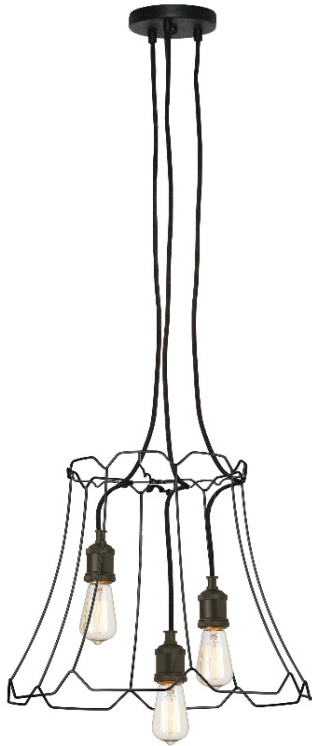

BKO-3L-BK - 3LT Belenko Metal Black Framed Pendant

3 Light Belenko Metal Black Framed Pendant

Height 13.75
Width/Length 19
Depth 19
Weight 2

No. of Bulbs 3
LED Compatible Compatible
Total Wattage 300W

Body Material Metal
Finish/Color Black
Type of Finish Painted

Bulb 1 Amount 3
Bulb 1 Base Type E26
Bulb 1 Max Watt. 100W
Bulb 1 Included No
Bulb 1 Lumens
Bulb 1 CRI

Rated For Voltage Dry
 120V
Approval Warranty cUL or equivalent
 1 Year
Instal Position Ceiling

Date:	Notes:
Fixture Type:	
Job Name:	