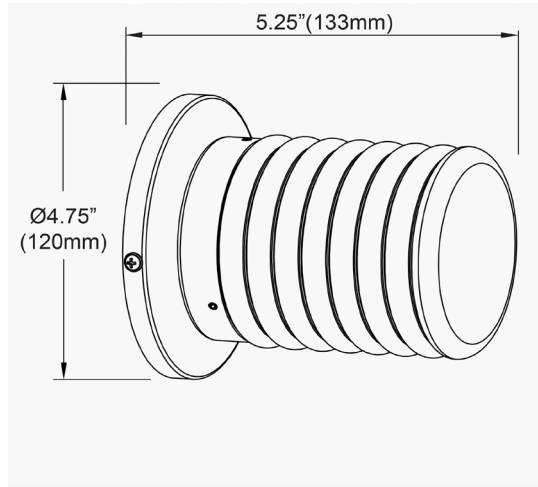

BKY-61W-MB-CLR - Berkley 1LT Wall Sconce, MB w/ CLR Ribbed Glass

| | |
|---------------------|-------|
| Height | 4.75" |
| Width/Length | 4.75" |
| Depth | 5" |
| Weight | 2 lbs |

| | |
|----------------------|-------|
| Body Material | Glass |
| Finish/Color | Clear |

| | |
|-----------------------|----|
| Light Qty | 1 |
| Light Base | G9 |
| Light Max Watt | 25 |
| Light Inc | No |

| | |
|-----------------------|----------------|
| Dimmable | Dimmable |
| LED Compatible | LED Compatible |
| Total Wattage | 25W |