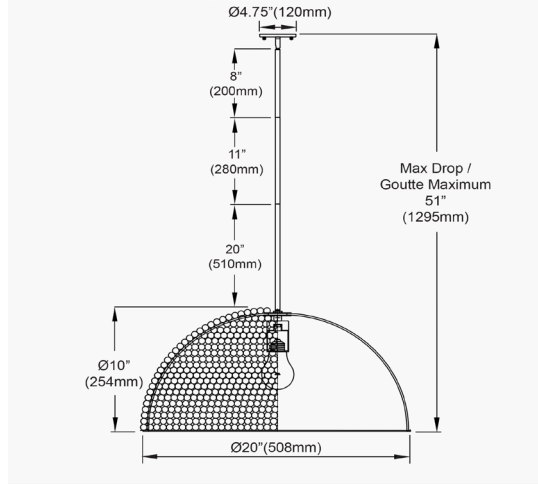

BRE-201P-VW - Breanne 1LT Pendant, VW

1 Light Incandescent Vintage White Pendant

Height	10"
Width/Length	20"
Depth	20"
Weight	5 lbs

Body Material	Wood
Finish/Color	Vintage White
Type of Finish	Painted

Light Qty	1
Light Base	E26
Light Max Watt	100
Light Inc	No

Extension Length 39 (8+11+20)

Date:	Notes:
Fixture Type:	
Job Name:	

Lighting | LED | Shades | Custom Designs

www.dainolite.com | 1-888-564-1262 | dainolite@dainolite.com