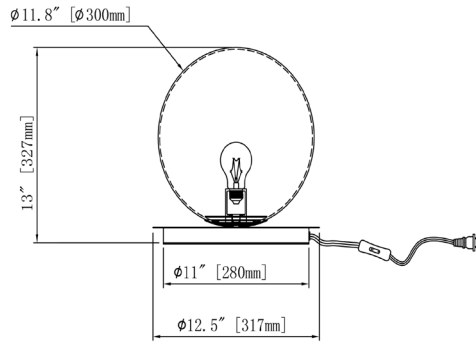

BUR-131T-PC-WH - Burlat 1LT Table Lamp, PC w/ WH Opal Glass

Height	13"
Width/Length	12.5"
Depth	12.5"
Weight	5 lbs

Body Material	Glass
Finish/Color	White

Light Qty	1
Light Base	E26
Light Max Watt	60
Light Inc	No

Dimmable	Not Dimmable
LED Compatible	LED Compatible
Total Wattage	60W

Second Material	Metal
Second Finish/Color	Polished Chrome
Second Type of Finish	Electroplated

Rated For	Dry Location
Voltage	120V

Approval	cUL or equivalent
Warranty	1 year Limited
Install Position	Table