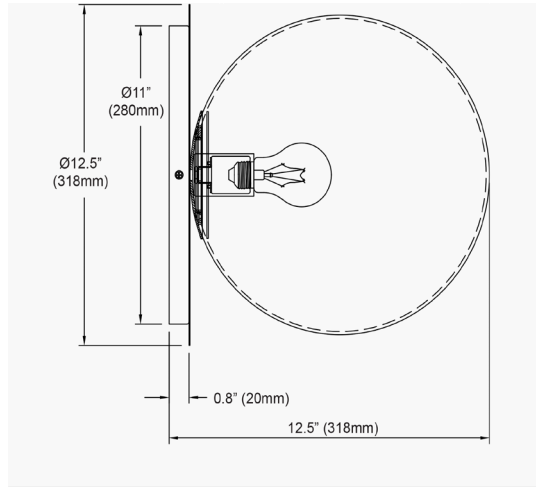

BUR-131W-AGB-CLR - Burlat 1LT Wall Sconce, AGB w/ CLR Hammered Glass

1 Light Aged Brass Incandescent Wall Sconce with Hammered Glass Globe

Height	12.5"
Width/Length	12.5"
Depth	12.5"
Weight	5 lbs

Body Material	Glass
Finish/Color	Clear
Type of Finish	Hammered

Light Qty	1
Light Base	E26
Light Max Watt	60
Light Inc	No

Dimmable	Dimmable
LED Compatible	LED Compatible
Total Wattage	60W

Second Material	Metal
Second Finish/Color	Aged Brass
Second Type of Finish	Electroplated