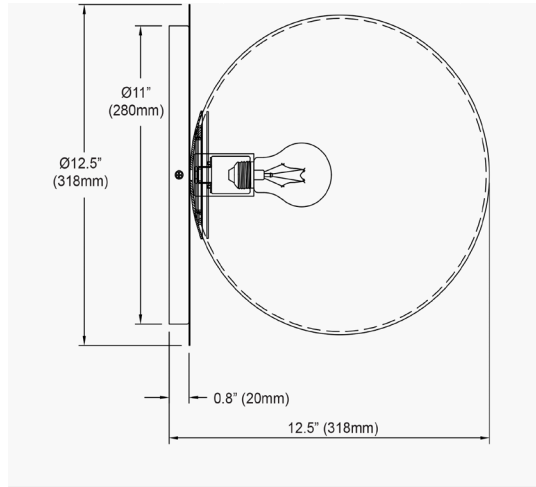

# BUR-131W-AGB-WH - Burlat 1LT Wall Sconce, AGB w/ Opal Glass

1 Light Aged Brass Incandescent Wall Sconce with White Glass Globe

<b>Height</b>	12.5"
<b>Width/Length</b>	12.5"
<b>Depth</b>	12.5"
<b>Weight</b>	5 lbs

<b>Body Material</b>	Glass
<b>Finish/Color</b>	White
<b>Type of Finish</b>	Opal

<b>Light Qty</b>	1
<b>Light Base</b>	E26
<b>Light Max Watt</b>	60
<b>Light Inc</b>	No

<b>Dimmable</b>	Dimmable
<b>LED Compatible</b>	LED Compatible
<b>Total Wattage</b>	60W