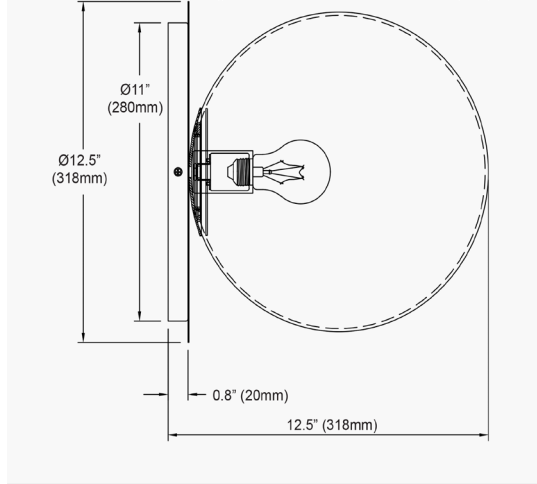

# BUR-131W-MB-CLR - Burlat 1LT Wall Sconce, MB w/ CLR Hammered Glass

1 Light Matte Black Incandescent Wall Sconce with Hammered Glass Globe

<b>Height</b>	12.5"
<b>Width/Length</b>	12.5"
<b>Depth</b>	12.5"
<b>Weight</b>	5 lbs

<b>Body Material</b>	Glass
<b>Finish/Color</b>	Clear
<b>Type of Finish</b>	Hammered

<b>Light Qty</b>	1
<b>Light Base</b>	E26
<b>Light Max Watt</b>	60
<b>Light Inc</b>	No

<b>Dimmable</b>	Dimmable
<b>LED Compatible</b>	LED Compatible
<b>Total Wattage</b>	60W