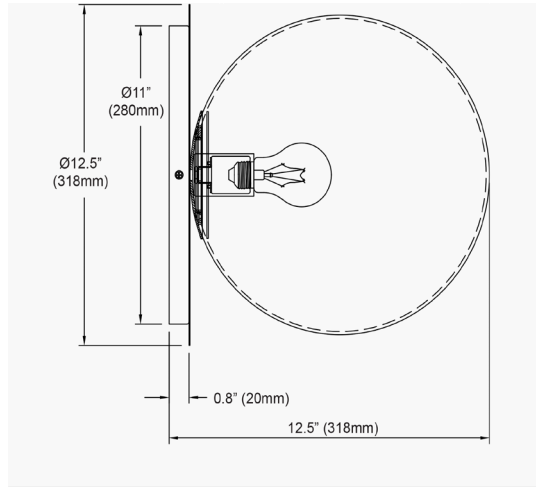

BUR-131W-MB-WH - Burlat 1LT Wall Sconce, MB w/ Opal Glass

1 Light Matte Black Incandescent Wall Sconce with White Glass Globe

Height	12.5"
Width/Length	12.5"
Depth	12.5"
Weight	5 lbs

Body Material	Glass
Finish/Color	White
Type of Finish	Opal

Light Qty	1
Light Base	E26
Light Max Watt	60
Light Inc	No

Dimmable	Dimmable
LED Compatible	LED Compatible
Total Wattage	60W

Second Material	Metal
Second Finish/Color	Matte Black
Second Type of Finish	Painted