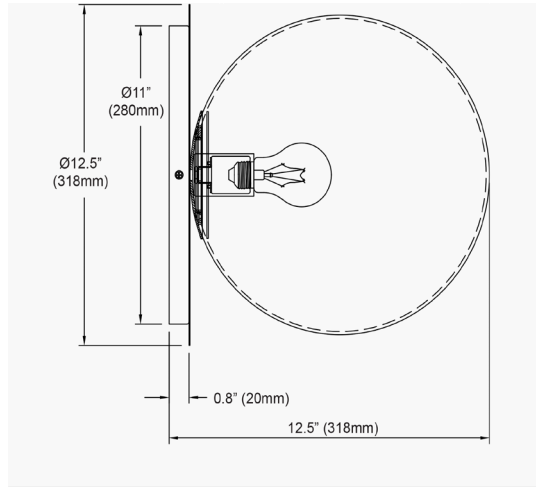

BUR-131W-PC-CLR - Burlat 1LT Wall Sconce, PC w/ CLR Hammered Glass

1 Light Polished Chrome Incandescent Wall Sconce with Hammered Glass Globe

Height	12.5"
Width/Length	12.5"
Depth	12.5"
Weight	5 lbs

Body Material	Glass
Finish/Color	Clear
Type of Finish	Hammered

Light Qty	1
Light Base	E26
Light Max Watt	60
Light Inc	No

Dimmable	Dimmable
LED Compatible	LED Compatible
Total Wattage	60W

Second Material	Metal
Second Finish/Color	Polished Chrome
Second Type of Finish	Electroplated