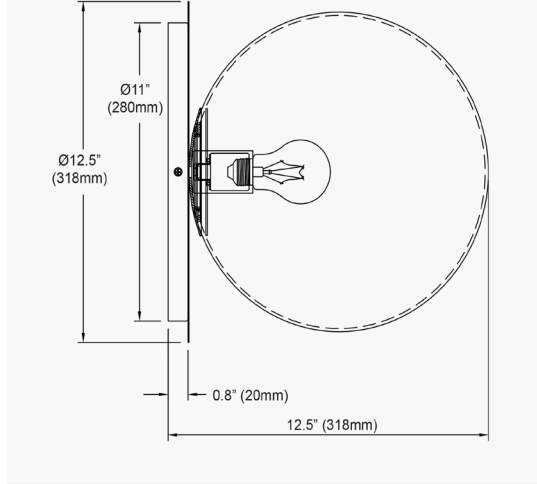

BUR-131W-PC-WH - Burlat 1LT Wall Sconce, PC w/ Opal Glass

1 Light Polished Chrome Incandescent Wall Sconce with White Glass Globe

Height	12.5"
Width/Length	12.5"
Depth	12.5"
Weight	5 lbs

Body Material	Glass
Finish/Color	White
Type of Finish	Opal

Light Qty	1
Light Base	E26
Light Max Watt	60
Light Inc	No

Dimmable	Dimmable
LED Compatible	LED Compatible
Total Wattage	60W

Second Material	Metal
Second Finish/Color	Polished Chrome
Second Type of Finish	Electroplated