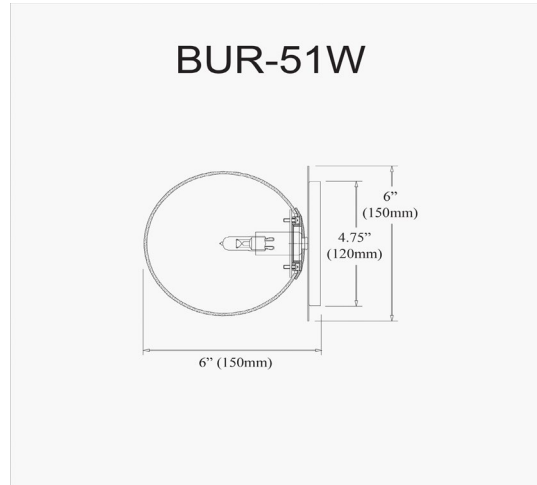

BUR-51W-MW-WH - Burlat 1LT Wall Sconce, MW w/ Opal Glass

1 Light Matte White Incandescent Wall Sconce with White Glass Globe

Height	6"
Width/Length	6"
Depth	6"
Weight	2 lbs

Body Material	Glass
Finish/Color	White
Type of Finish	Opal

Light Qty	1
Light Base	G9
Light Max Watt	25
Light Inc	No

Dimmable	Dimmable
LED Compatible	LED Compatible
Total Wattage	25W

Second Material	Metal
Second Finish/Color	Matte White
Second Type of Finish	Painted