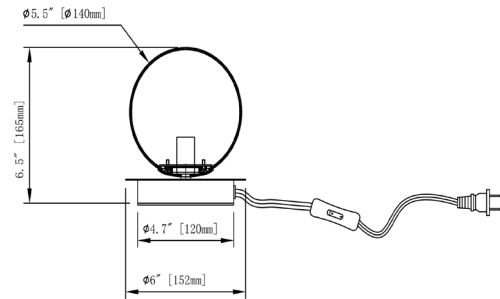

# BUR-61T-AGB-CLR - Burlat 1LT Table Lamp, AGB w/ CLR Hammered Glass

<b>Height</b>	6.5"
<b>Width/Length</b>	6"
<b>Depth</b>	6"
<b>Weight</b>	2 lbs

<b>Body Material</b>	Glass
<b>Finish/Color</b>	Clear

<b>Light Qty</b>	1
<b>Light Base</b>	G9
<b>Light Max Watt</b>	25
<b>Light Inc</b>	No

<b>Dimmable</b>	Not Dimmable
<b>LED Compatible</b>	LED Compatible
<b>Total Wattage</b>	25W

<b>Second Material</b>	Metal
<b>Second Finish/Color</b>	Aged Brass
<b>Second Type of Finish</b>	Electroplated

<b>Rated For</b>	Dry Location
<b>Voltage</b>	120V