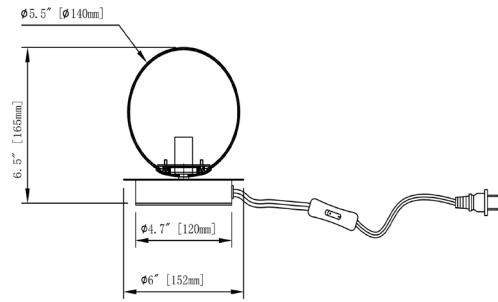

BUR-61T-AGB-WH - Burlat 1LT Table Lamp, AGB w/ WH Opal Glass

Height	6.5"
Width/Length	6"
Depth	6"
Weight	2 lbs

Body Material	Glass
Finish/Color	White

Light Qty	1
Light Base	G9
Light Max Watt	25
Light Inc	No

Dimmable	Not Dimmable
LED Compatible	LED Compatible
Total Wattage	25W

Second Material	Metal
Second Finish/Color	Aged Brass
Second Type of Finish	Electroplated

Rated For	Dry Location
Voltage	120V

Approval	cUL or equivalent
Warranty	1 year Limited
Install Position	Table