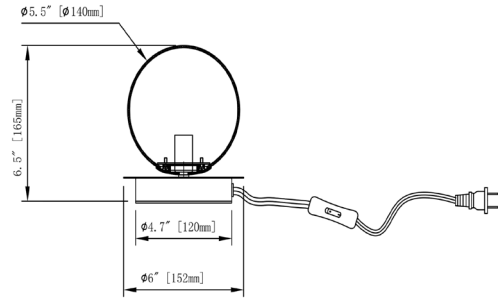

BUR-61T-MB-CLR - Burlat 1LT Table Lamp, MB w/ CLR Hammered Glass

Height	6.5"
Width/Length	6"
Depth	6"
Weight	2 lbs

Body Material	Glass
Finish/Color	Clear

Light Qty	1
Light Base	G9
Light Max Watt	25
Light Inc	No

Dimmable	Not Dimmable
LED Compatible	LED Compatible
Total Wattage	25W

Second Material	Metal
Second Finish/Color	Matte Black
Second Type of Finish	Painted

Rated For	Dry Location
Voltage	120V

Approval	cUL or equivalent
Warranty	1 year Limited
Install Position	Table